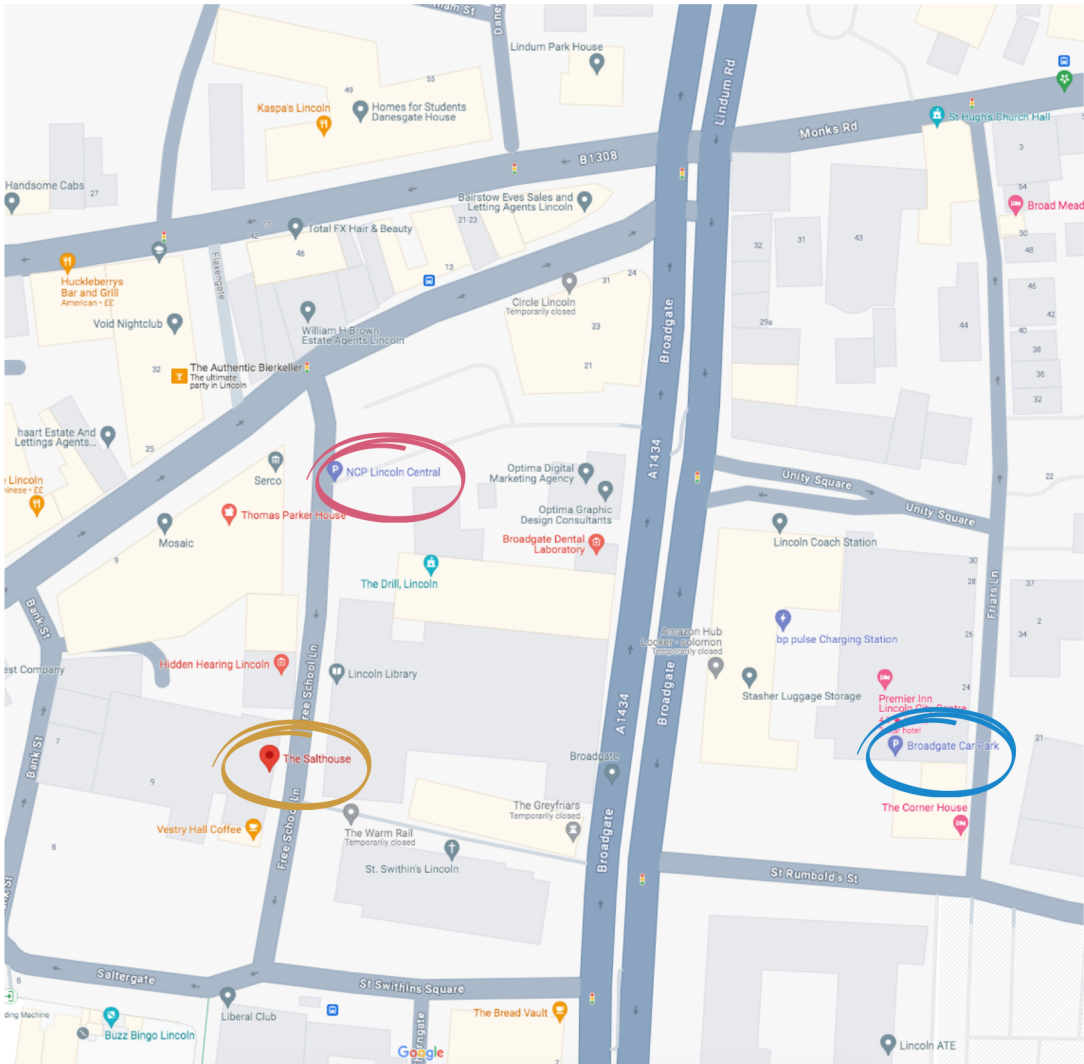

St. Swithin's Lincoln the Salthouse, Free School Lane, Lincoln, LN2 1EY

CLOSEST PUBLIC PARKING:

 NCP Lincoln Central
Free School Lane, Lincoln LN2 1EY

 Broadgate Multi Storey
Broadgate, St Rumbold's St, Lincoln LN2 5AP